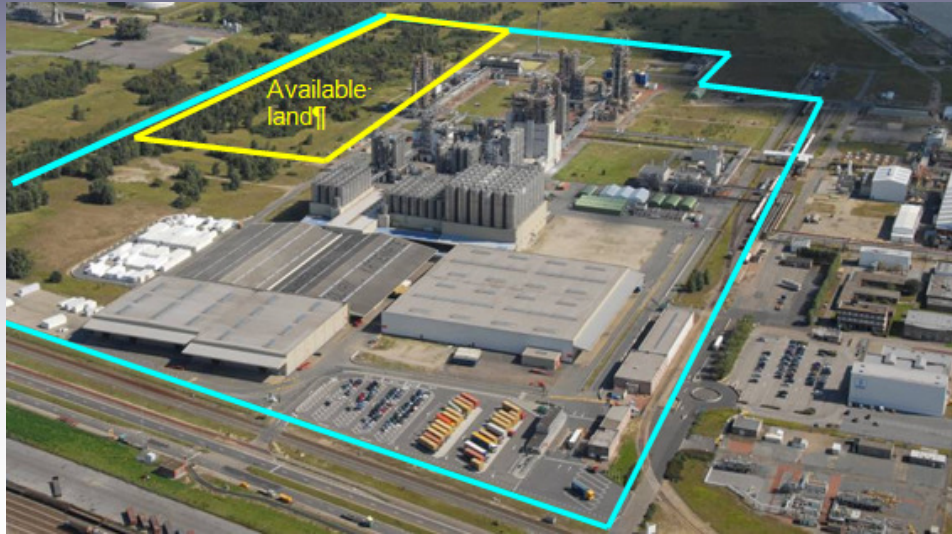

# INVEST with us in the Port of Antwerp!

INVEST with us in the Port of Antwerp! Our offer: Located at the right bank of the river Scheldt in the middle of the Port of Antwerp chemical cluster, the INEOS Lillo site offers a unique opportunity to take advantage of the beneficial location, land, multiple pipeline and other logistical connection possibilities, utilities, services and highly skilled people.

## Location

Situated in the Port of Antwerp, in the world's 2nd largest petrochemical cluster, the INEOS Lillo site has excellent links to the Antwerp Rotterdam Area highway, railway, waterway and pipeline grids.

- Available land: 6 ha
- Workforce: 210 people
- Finished goods: polypropylene and high density polyethylene
- Utilities: including steam, gas, water, fire water, sewer system, nitrogen, hydrogen, electricity
- Feedstock: propylene pipeline connection with the NMP pipeline.  
ethylene pipeline connections with multiple suppliers and the INEOS C2T tank.  
Other pipelines in close proximity.
- Services: Site Security / Access Control  
Emergency Response & Fire Fighting  
Occupational Health  
Stores  
Workshop Services  
Laboratory  
Facilities Management